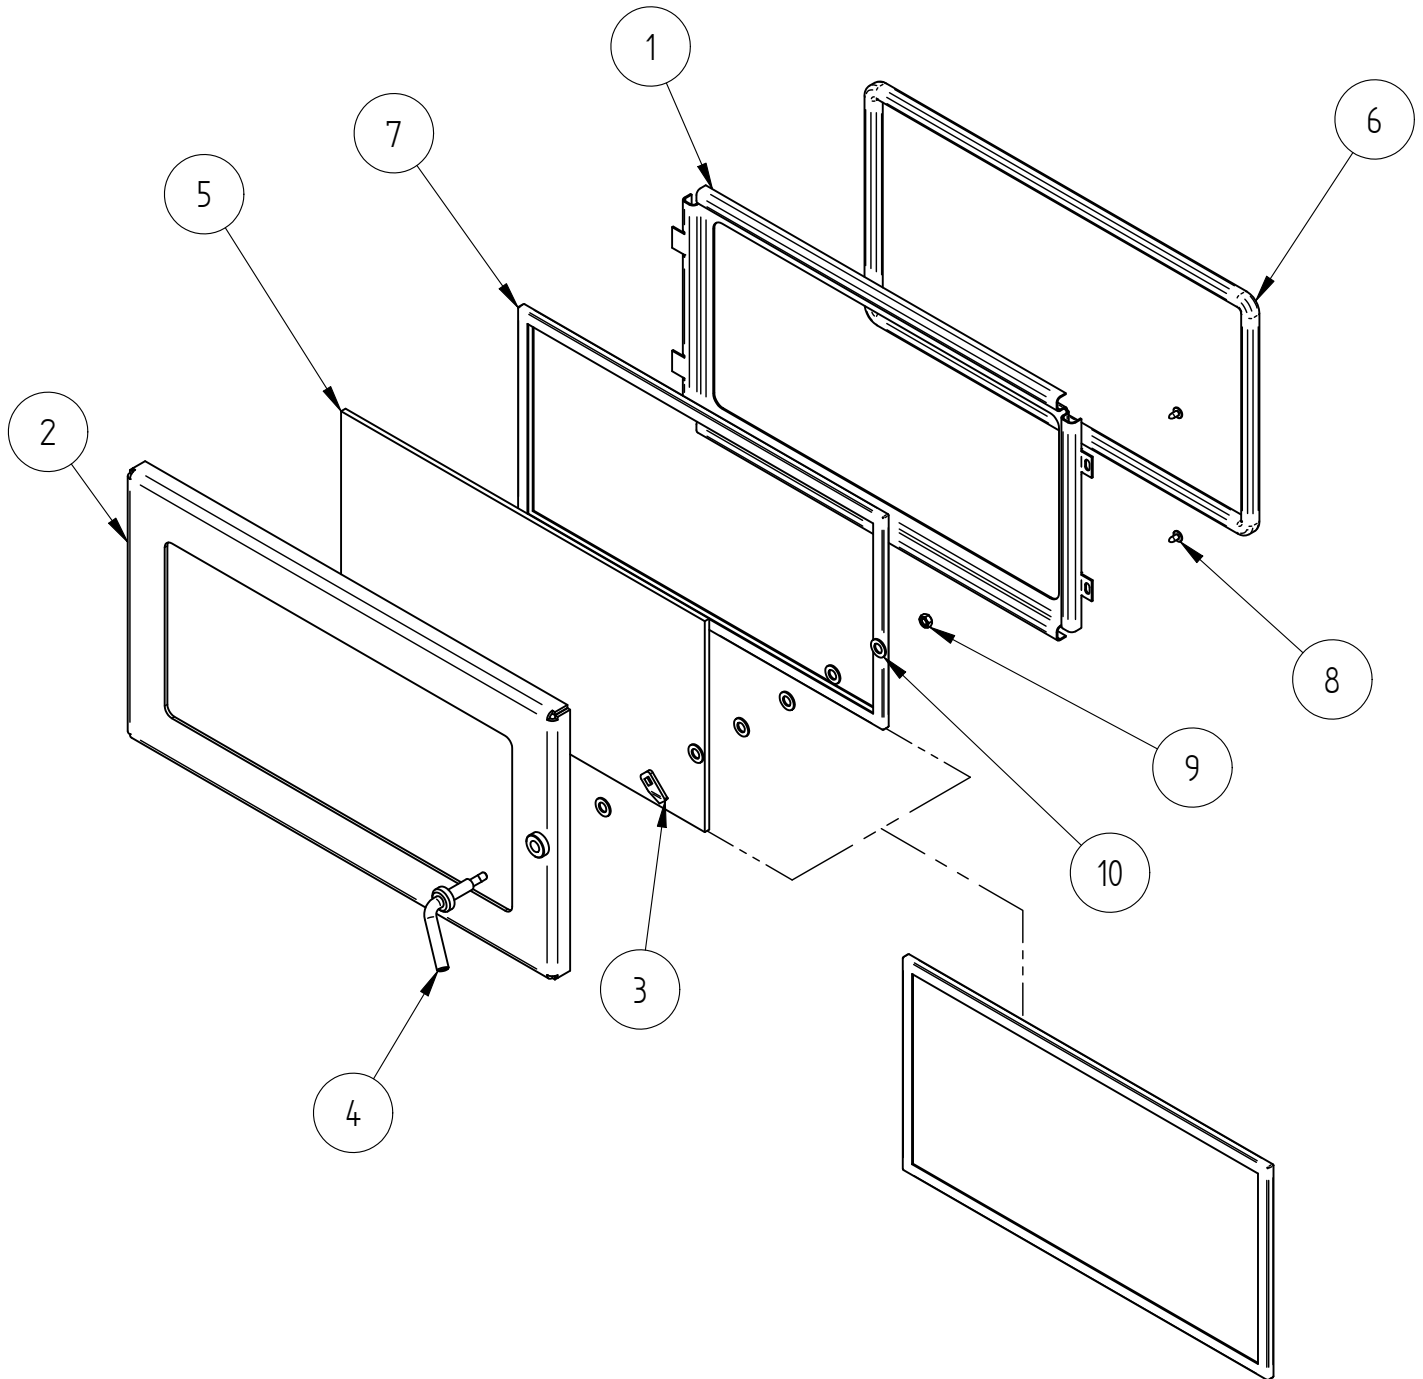

DOOR ASSEMBLY

When ordering PLEASE QUOTE PART ID, MODEL Number & DESCRIPTIONS, NOT ITEM Number
determining left hand side from viewing position

DOOR ASSEMBLY : 993928				
Item	Part ID	Models	Description	Qty
		993928		
1	MIC00034	-	MIC GLASS RETAINER	1
2	MWSAC030	V02	MWS DOOR FRAME COMPLETE SUB ASSEMBLY	1
3	MIC00133	-	MIC DOOR LATCH PLATE	1
4	MIC00373	-	DOOR SPINDLE	1
5	MIC00204	-	MIC GLASS	1
6	C13MMDR	-	DOOR ROPE	1
7	C25MMLT	-	LADDER TAPE 25x3x50m ROLL (MTR)	1
8	521627	-	SCREW; S/T 8GX3/8" MUSH FLANGE POZI BLK	2
9	522117	-	NUT; HEX STD M6 ZP	1
10	523018	-	WASHER; FLAT 5/16"X5/8" BLK	6

*Optional Sale Kit

When ordering PLEASE QUOTE PART ID, MODEL Number & DESCRIPTIONS, NOT ITEM Number
determining left hand side from viewing position