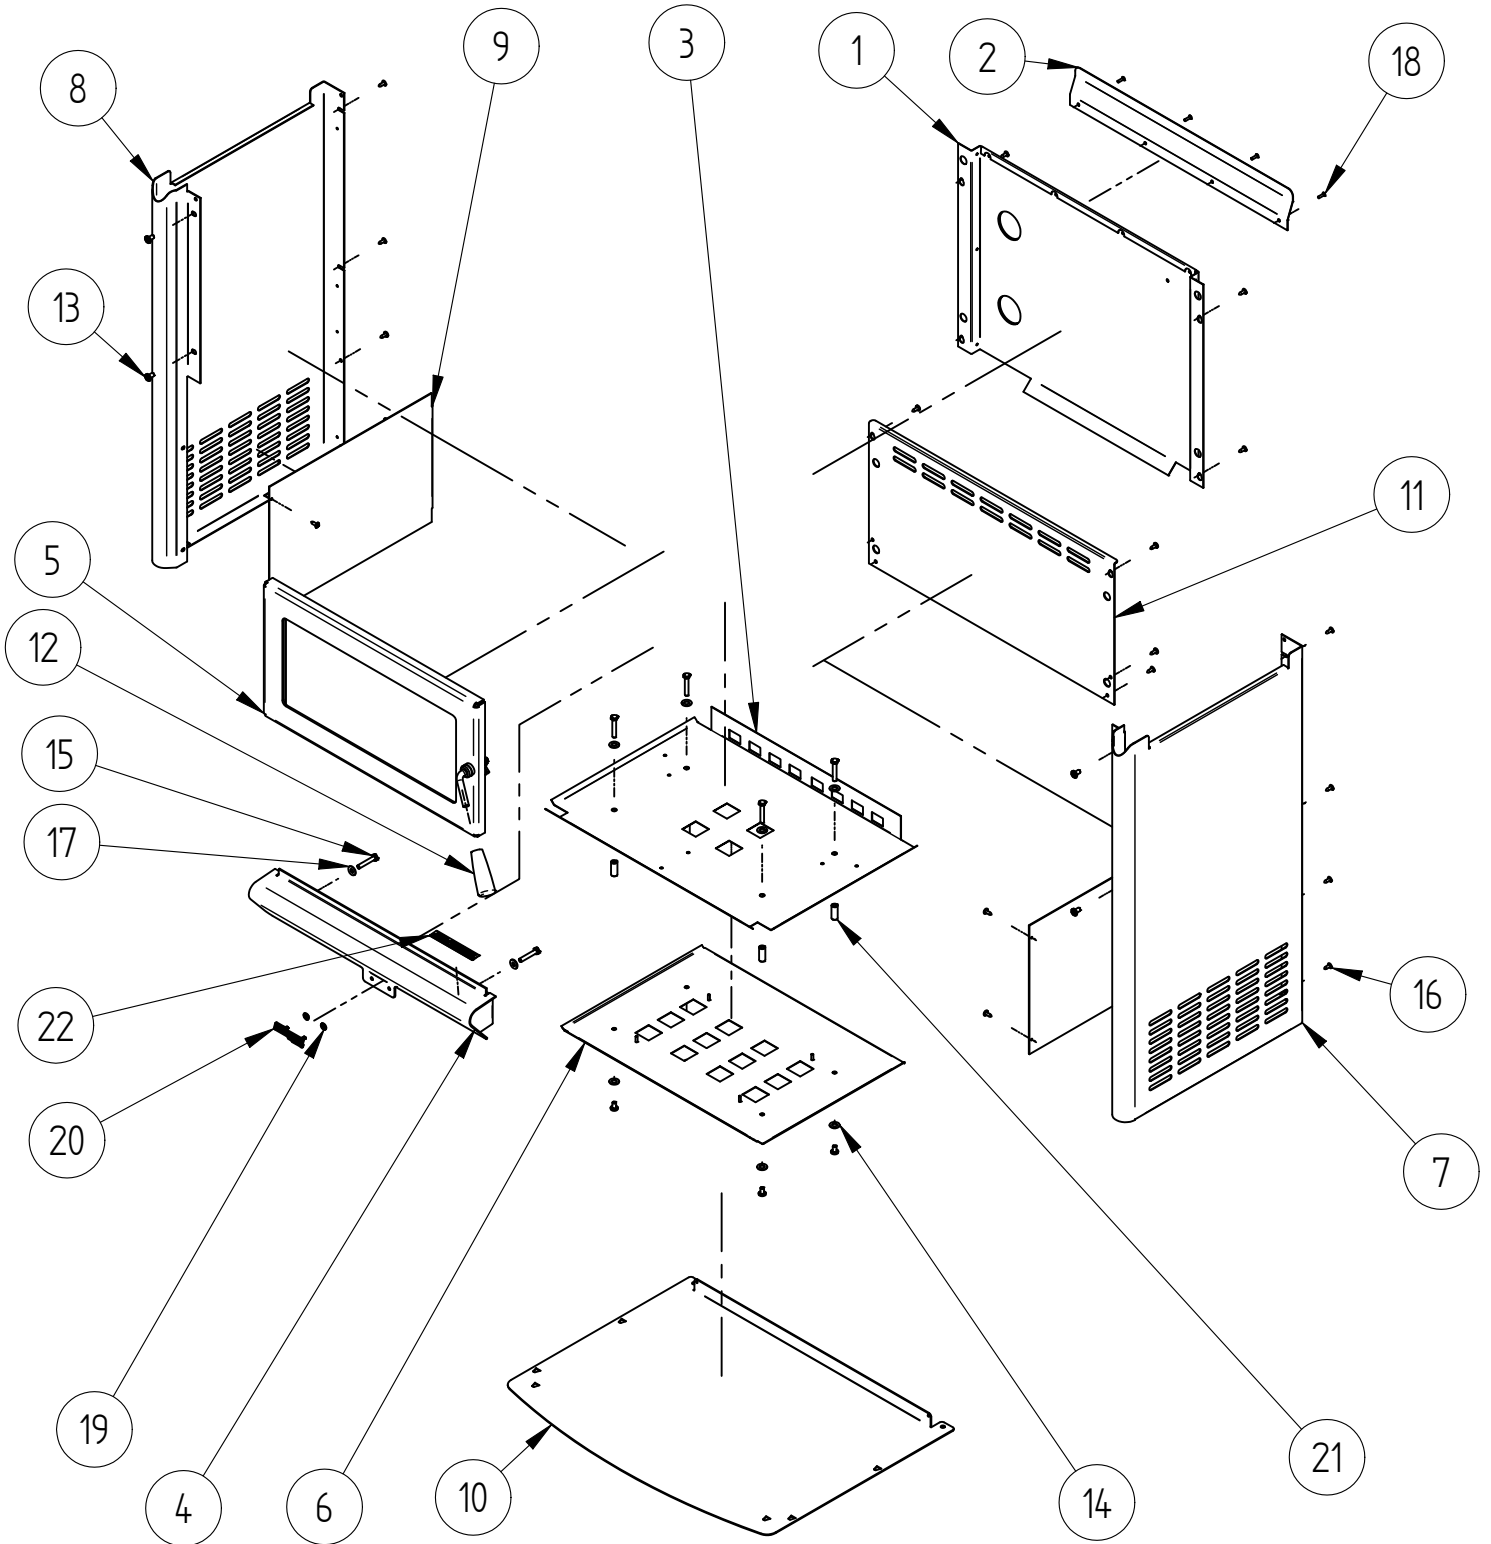

PANELS, DOOR AND PEDESTAL

When ordering PLEASE QUOTE PART ID, MODEL Number & DESCRIPTIONS, NOT ITEM Number
determining left hand side from viewing position

PANELS, DOOR AND PEDESTAL				
Item	Part ID	Model(s)	Descriptions	Qty
		993933		
1	993759	-	R1500 REAR PANEL	1
2	993770	V02	F1500 REAR H/S PANEL EXTENTION	1
3	993775	-	R1500 BASE HEAT SHIELD	1
4	993810	V02	R1500 ASHLIP ASSEMBLY	1
5	993790	V02	R1500 FINISHED DOOR ASSEMBLY	1
6	993844	V02	R1500WS LOWER HEATSHIELD ASSY	1
7	993837	V02	R1500WS SIDE PANEL R/H	1
8	993838	V02	R1500WS SIDE PANEL L/H	1
9	993839	P02	R1500WS INNER SIDE PANEL	2
10	993840	P02	R1500WS BASE PANEL	1
11	993842	P02	R1500WS REAR PANEL	1
12	MIC00376	-	MIC DOOR HANDLE	1
13	521045	-	SCREW; M6X10 PAN POZI BLK	8
14	523019	-	WASHER; FLAT 5/16"X5/8"X16G ZP	8
15	521060	-	SCREW; M6X35 HEX ZP	6
16	521645	-	SCREW; S/T 8GX1/2" MUSH FLANGE POZI BLK	22
17	523036	-	WASHER; FLAT 1/4"X5/8" BLK	2
18	524003	-	RIVET; 73 AS 4-5	4
19	526009	-	CLIP; STARLOCK M4	2
20	587835	-	BADGE MASPORT HEATING	1
21	593556	-	R1500WS BUSH	4
22	595695	-	DECAL "BURN ONLY" COMBINED NZ/AUS	1

When ordering PLEASE QUOTE PART ID, MODEL Number & DESCRIPTIONS, NOT ITEM Number
determining left hand side from viewing position