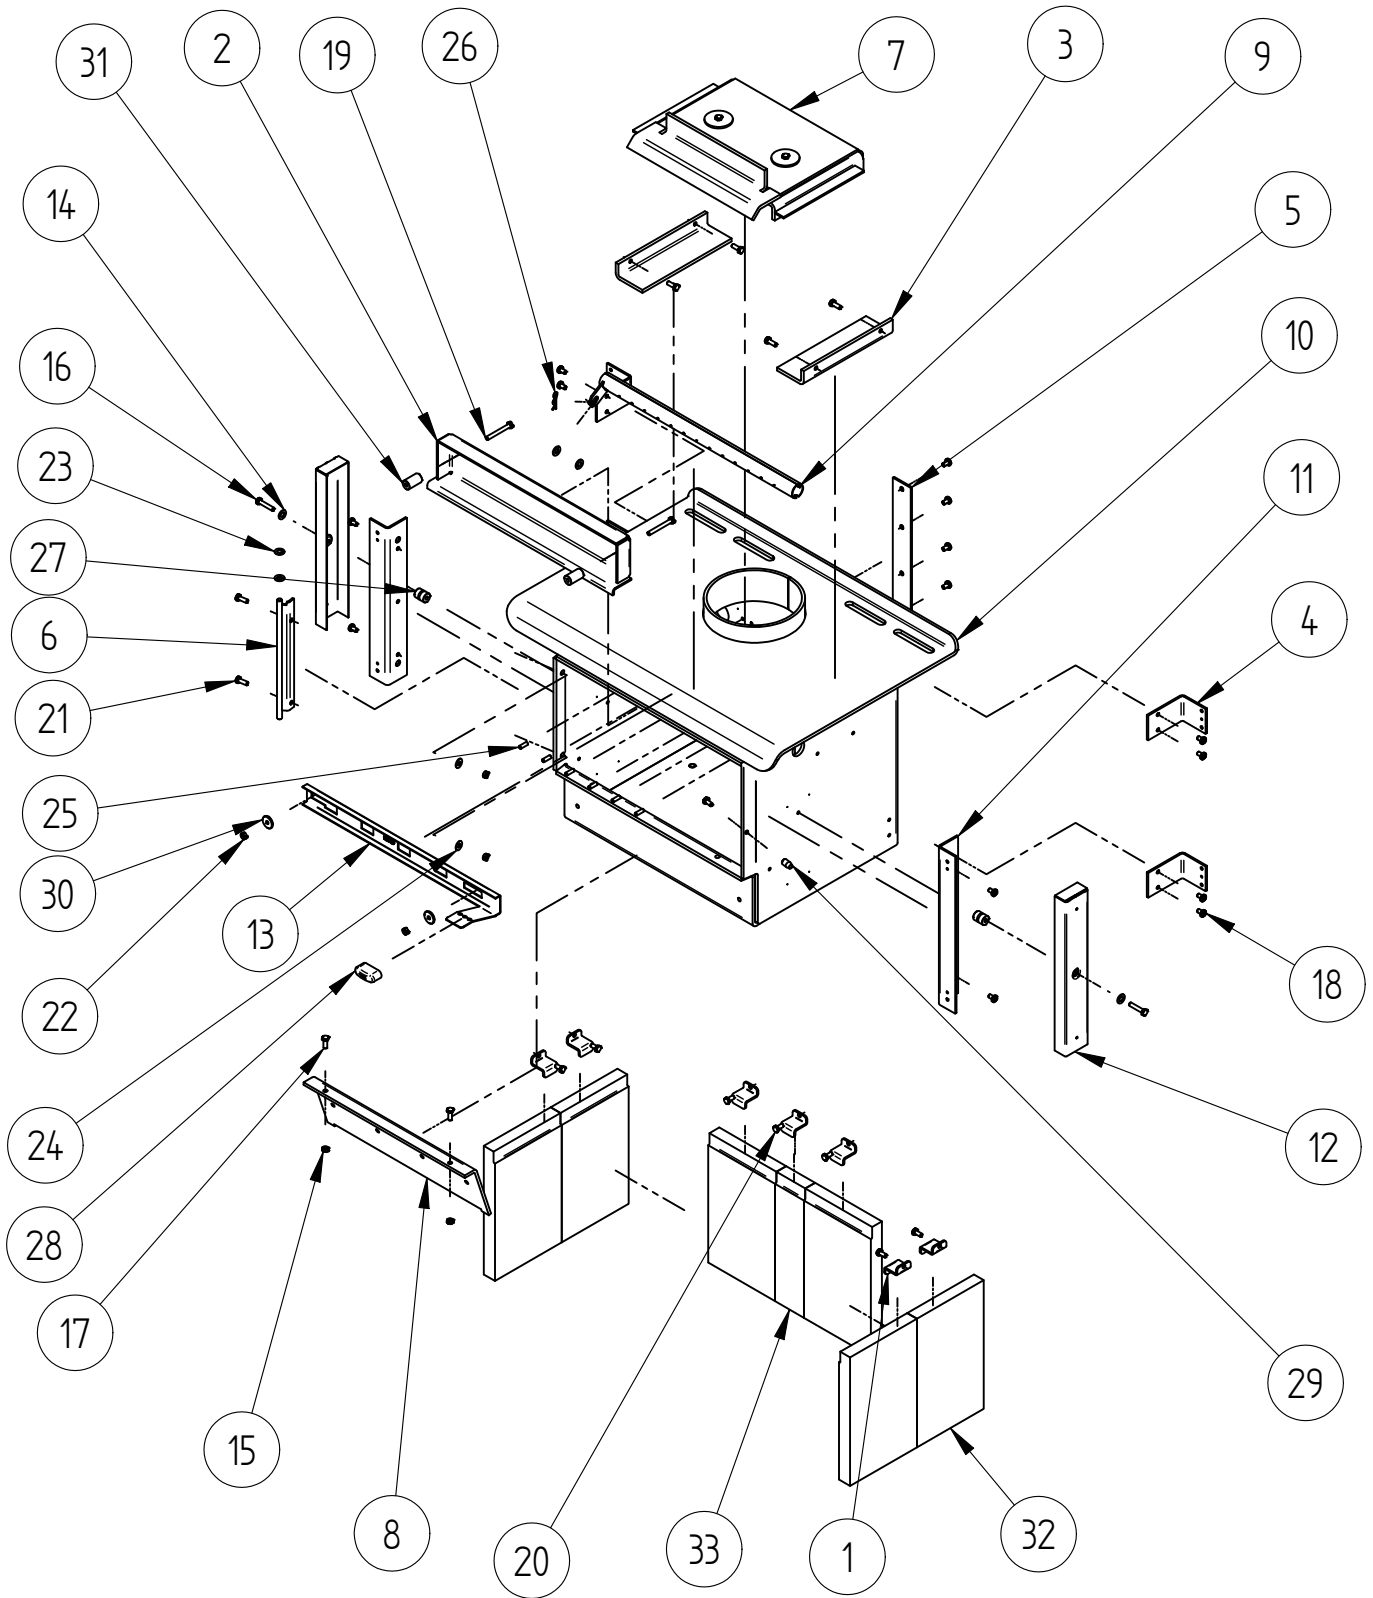

PANELS, DOOR AND PEDESTAL				
Item	Part ID	Model(s)	Descriptions	Qty
		993933		
1	993759	-	R1500 REAR PANEL	1
2	993770	V02	F1500 REAR H/S PANEL EXTENTION	1
3	993775	-	R1500 BASE HEAT SHIELD	1
4	993810	V02	R1500 ASHLIP ASSEMBLY	1
5	993790	V02	R1500 FINISHED DOOR ASSEMBLY	1
6	993844	V02	R1500WS LOWER HEATSHIELD ASSY	1
7	993837	V02	R1500WS SIDE PANEL R/H	1
8	993838	V02	R1500WS SIDE PANEL L/H	1
9	993839	P02	R1500WS INNER SIDE PANEL	2
10	993840	P02	R1500WS BASE PANEL	1
11	993842	P02	R1500WS REAR PANEL	1
12	MIC00376	-	MIC DOOR HANDLE	1
13	521045	-	SCREW; M6X10 PAN POZI BLK	8
14	523019	-	WASHER; FLAT 5/16"X5/8"X16G ZP	8
15	521060	-	SCREW; M6X35 HEX ZP	6
16	521645	-	SCREW; S/T 8GX1/2" MUSH FLANGE POZI BLK	22
17	523036	-	WASHER; FLAT 1/4"X5/8" BLK	2
18	524003	-	RIVET; 73 AS 4-5	4
19	526009	-	CLIP; STARLOCK M4	2
20	587835	-	BADGE MASPORT HEATING	1
21	593556	-	R1500WS BUSH	4
22	595695	-	DECAL "BURN ONLY" COMBINED NZ/AUS	1

When ordering PLEASE QUOTE PART ID, MODEL Number & DESCRIPTIONS, NOT ITEM Number
determining left hand side from viewing position

AIRSLIDE, BAFFLE, BRICKS AND FIREBOX

When ordering PLEASE QUOTE PART ID, MODEL Number & DESCRIPTIONS, NOT ITEM Number
determining left hand side from viewing position

When ordering PLEASE QUOTE PART ID, MODEL Number & DESCRIPTIONS, NOT ITEM Number
determining left hand side from viewing position

DOOR ASSEMBLY

When ordering PLEASE QUOTE PART ID, MODEL Number & DESCRIPTIONS, NOT ITEM Number
determining left hand side from viewing position